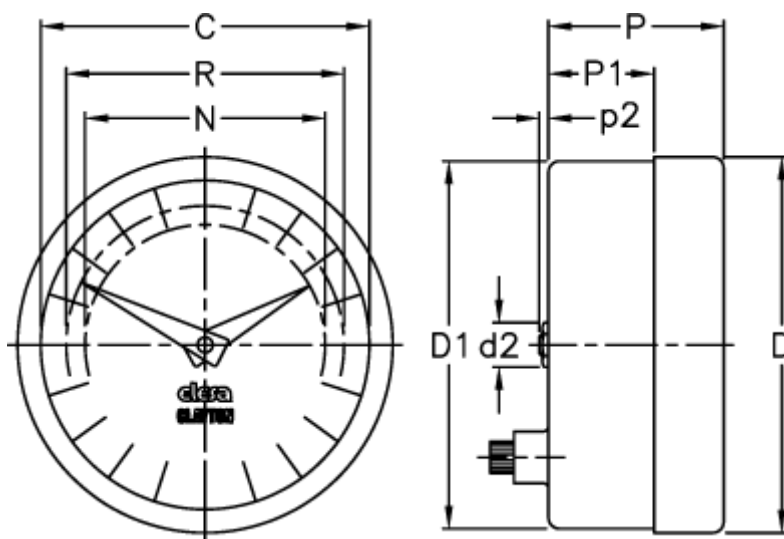

Article number: 2307024987

Description: E+G Positive drive indicator  
PA05-0002-D

## Measures

C = 102

R = 89

D = 112.7

D1 = 111.0

d2 = 8

N = 76

P = 32

P1 = 18.8

p2 = 1.0